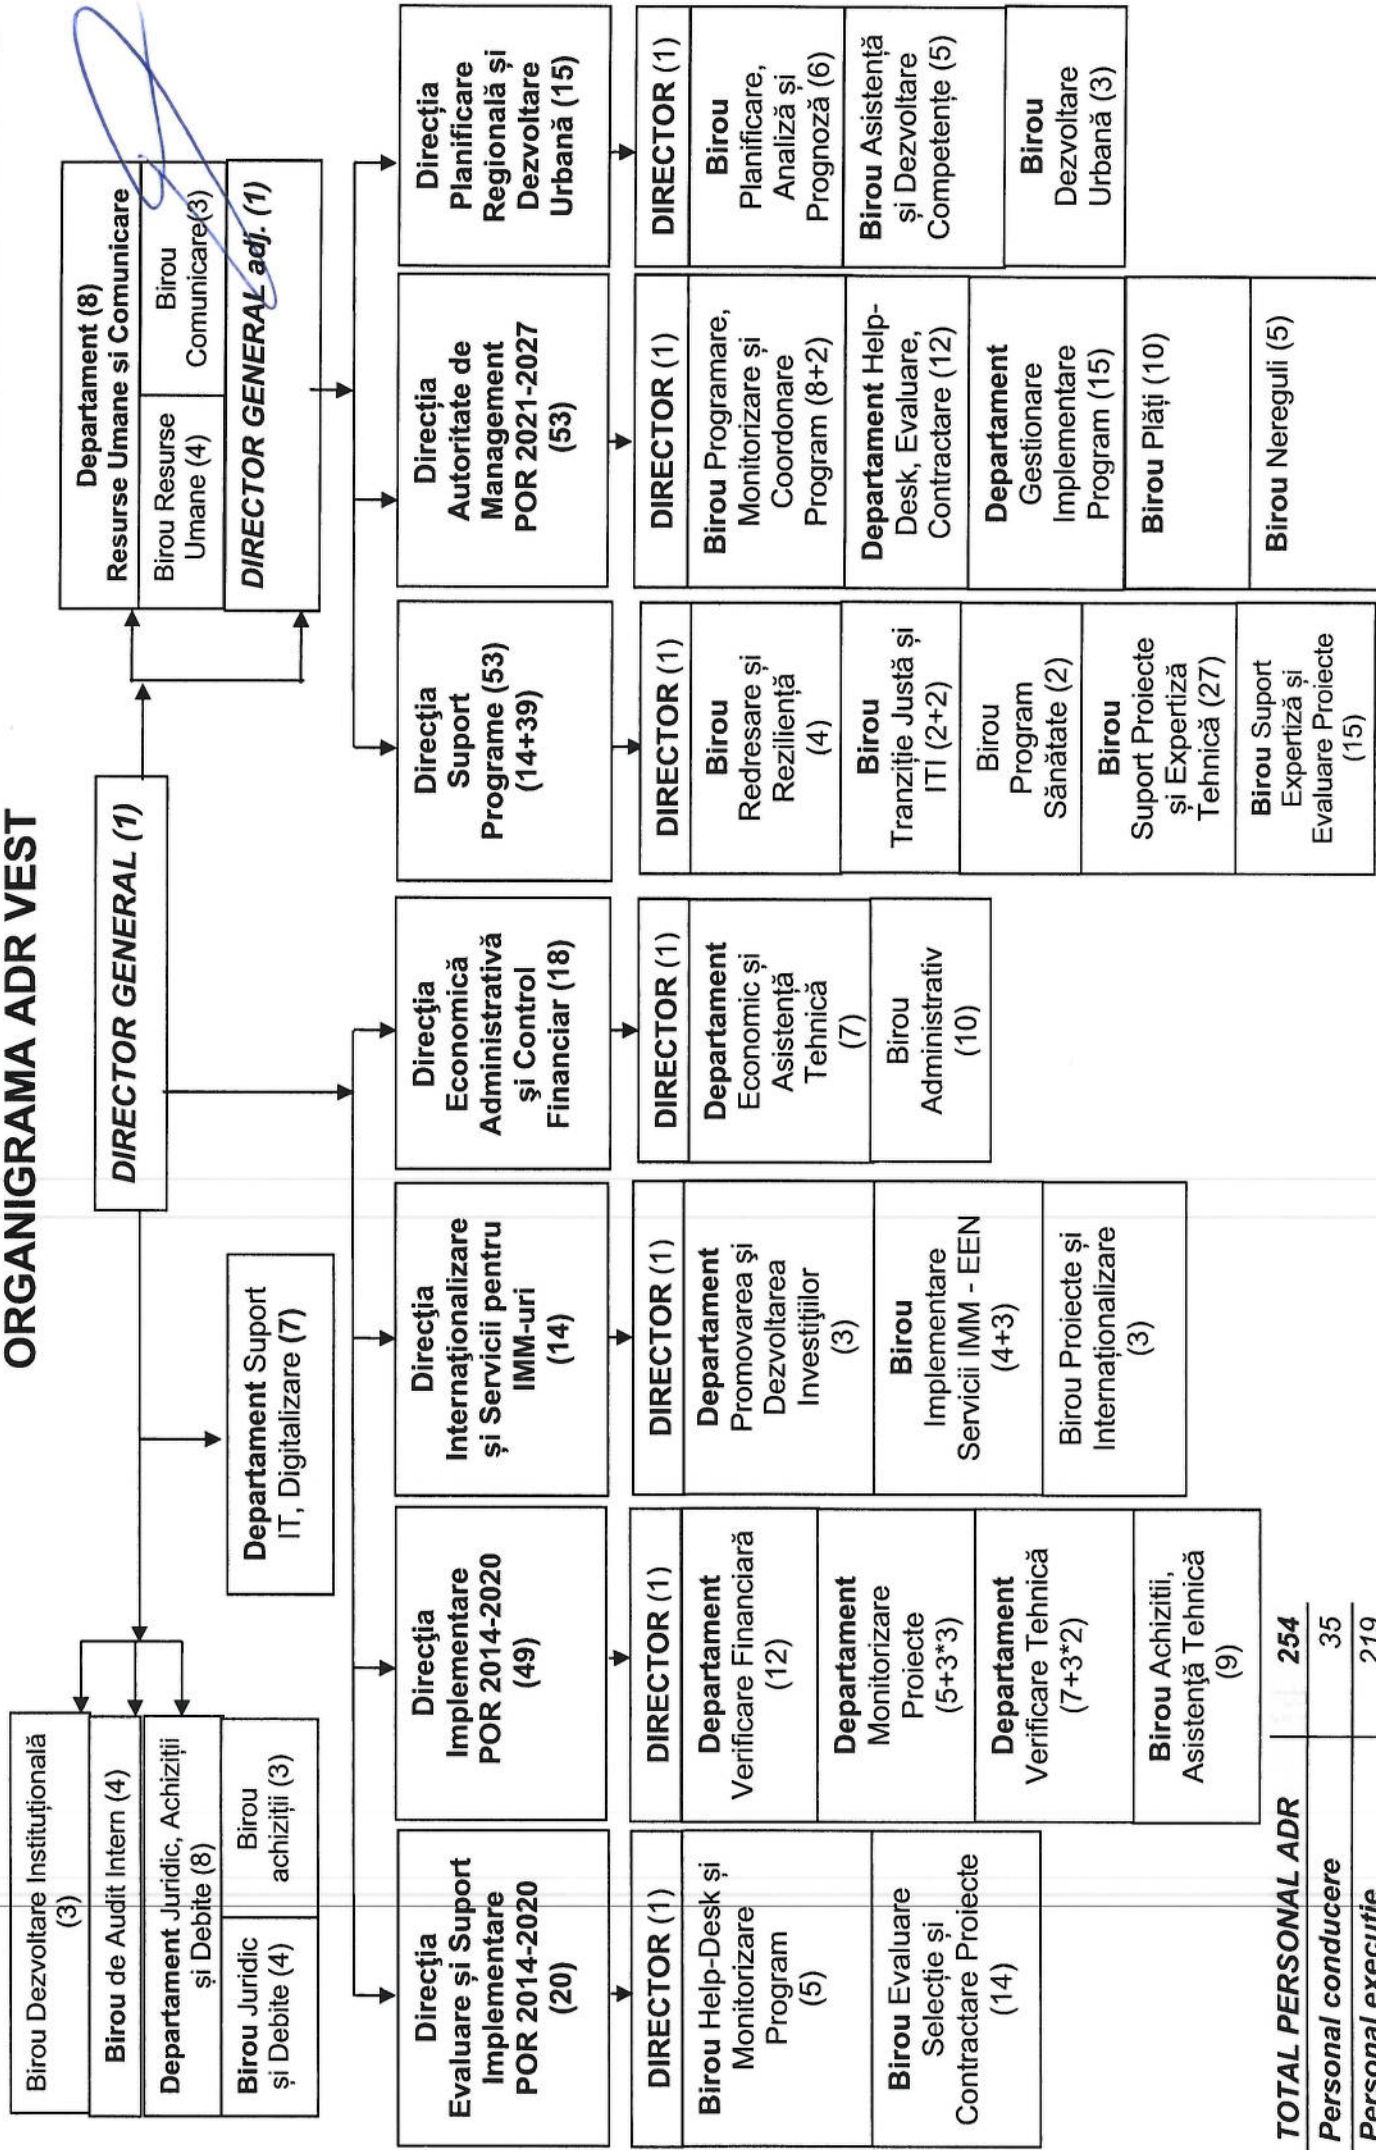

ORGANIGRAMA ADR VEST

TOTAL PERSONAL ADR	254
<i>Personal conducere</i>	35
<i>Personal execuție</i>	219